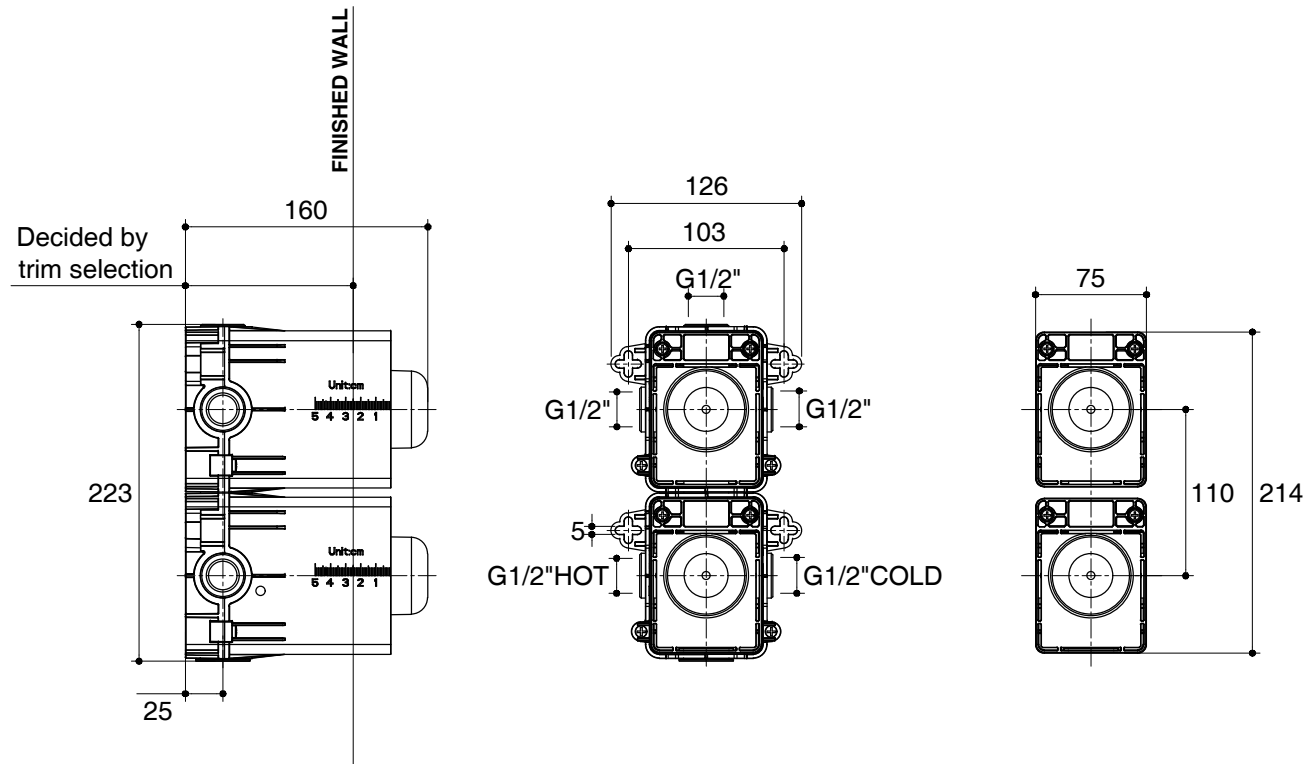

Dimensions are approximate.

Unit: mm

<b>SKU</b>	<b>K-99870X</b>
<b>Name</b>	<b>BEITOU</b>
<b>Description</b>	<b>RECESSED THERMOSTATIC 3 WAY VALVE SET</b>

\*The recommended dimension for installation can be adjusted according to user preferences and layout.